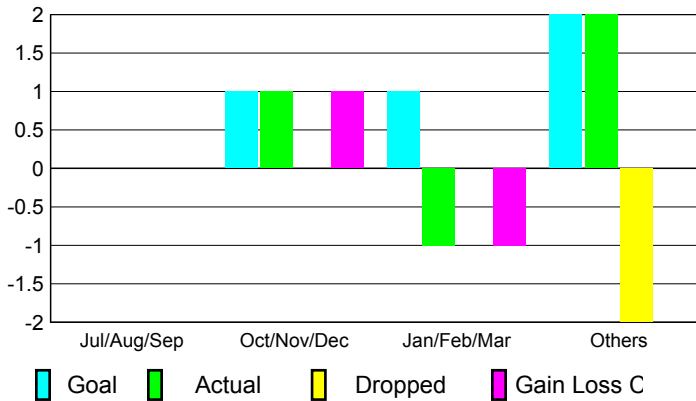

2008-2009 GMT Quarterly Report for District (or Undistricted) District 103CS

GMT: JACQUES 'JACK' VERBEKE

Location: FRANCE

GMT CA: 4

CLUBS

Club Results 2008-2009

Clubs 2007-2008

Month	New Club Goal	Actual New Clubs	Actual Dropped Clubs	Gain/Loss of Clubs	Gain/Loss of Clubs
Jul/Aug/Sep	0	0	0	0	0
Oct/Nov/Dec	1	1	0	1	0
Jan/Feb/Mar	1	-1	0	-1	0
Apr/May/June	2	2	-2	0	0
Totals	4	2	-2	0	0

Club Results 2008-2009

Goal, New, Dropped, Gain/Loss

Comparison of Club Gain/Loss

Current Year Compared to the Previous Year

YTD Status Quo Clubs 2008-2009

Status Quo Clubs Compared to Status Quo Members

MEMBERSHIP

Membership Results 2008-2009

Membership 2007-2008

Month	Net Memb Goal	Actual New Memb	Actual Dropped Memb	Gain/Loss of Memb	Gain/Loss of Memb
Jul/Aug/Sep	0	31	-55	-24	-2
Oct/Nov/Dec	20	40	-69	-29	-31
Jan/Feb/Mar	20	58	-63	-5	-3
Apr/May/June	40	128	-123	5	-13
Totals	80	257	-310	-53	-49