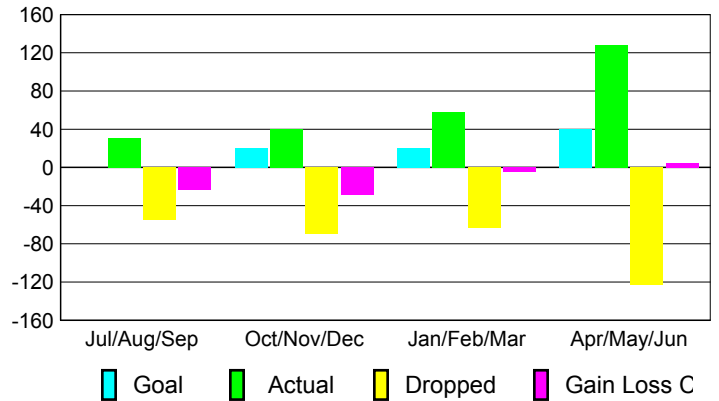

Membership Results 2008-2009

Goal, New, Dropped, Gain/Loss

Comparison of Membership Gain/Loss

Current Year Compared to the Previous Year