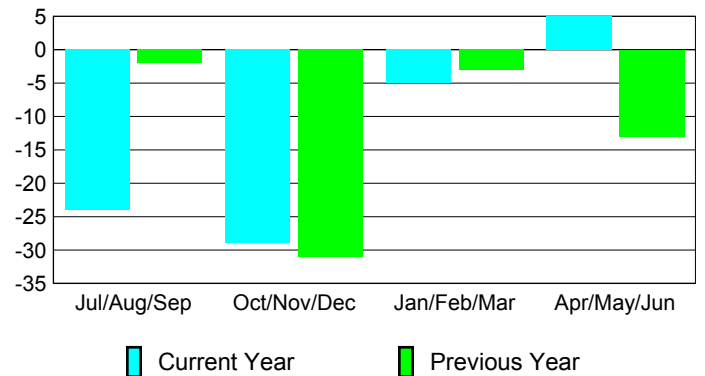

Membership Results 2008-2009

Membership 2007-2008

Month	Net Memb Goal	Actual New Memb	Actual Dropped Memb	Gain/Loss of Memb	Gain/Loss of Memb
Jul/Aug/Sep	0	31	-55	-24	-2
Oct/Nov/Dec	20	40	-69	-29	-31
Jan/Feb/Mar	20	58	-63	-5	-3
Apr/May/June	40	128	-123	5	-13
Totals	80	257	-310	-53	-49

Membership Results 2008-2009

Goal, New, Dropped, Gain/Loss

Comparison of Membership Gain/Loss

Current Year Compared to the Previous Year

Gender Comparison 2008-2009

Jul/Aug/Sep

Oct/Nov/Dec

Jan/Feb/Mar

Apr/May/June

Male

Female