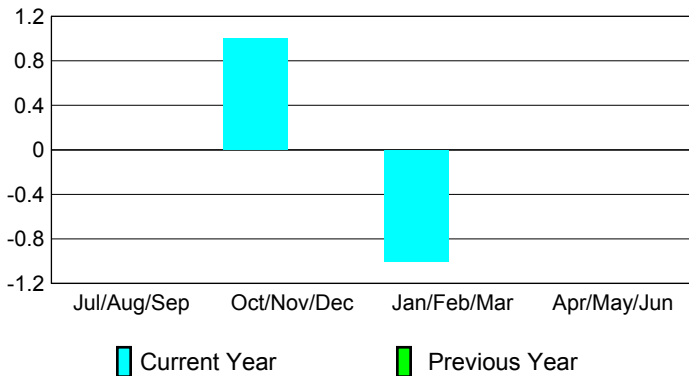

2008-2009 GMT Quarterly Report for District (or Undistricted) District 103CS

GMT: JACQUES 'JACK' VERBEKE

Location: FRANCE

GMT CA: 4

CLUBS

Club Results 2008-2009

Clubs 2007-2008

Month	New Club Goal	Actual New Clubs	Actual Dropped Clubs	Gain/Loss of Clubs	Gain/Loss of Clubs
Jul/Aug/Sep	0	0	0	0	0
Oct/Nov/Dec	1	1	0	1	0
Jan/Feb/Mar	1	-1	0	-1	0
Apr/May/June	2	2	-2	0	0
Totals	4	2	-2	0	0

Club Results 2008-2009

Goal, New, Dropped, Gain/Loss

Comparison of Club Gain/Loss

Current Year Compared to the Previous Year

YTD Status Quo Clubs 2008-2009

Status Quo Clubs Compared to Status Quo Members

MEMBERSHIP